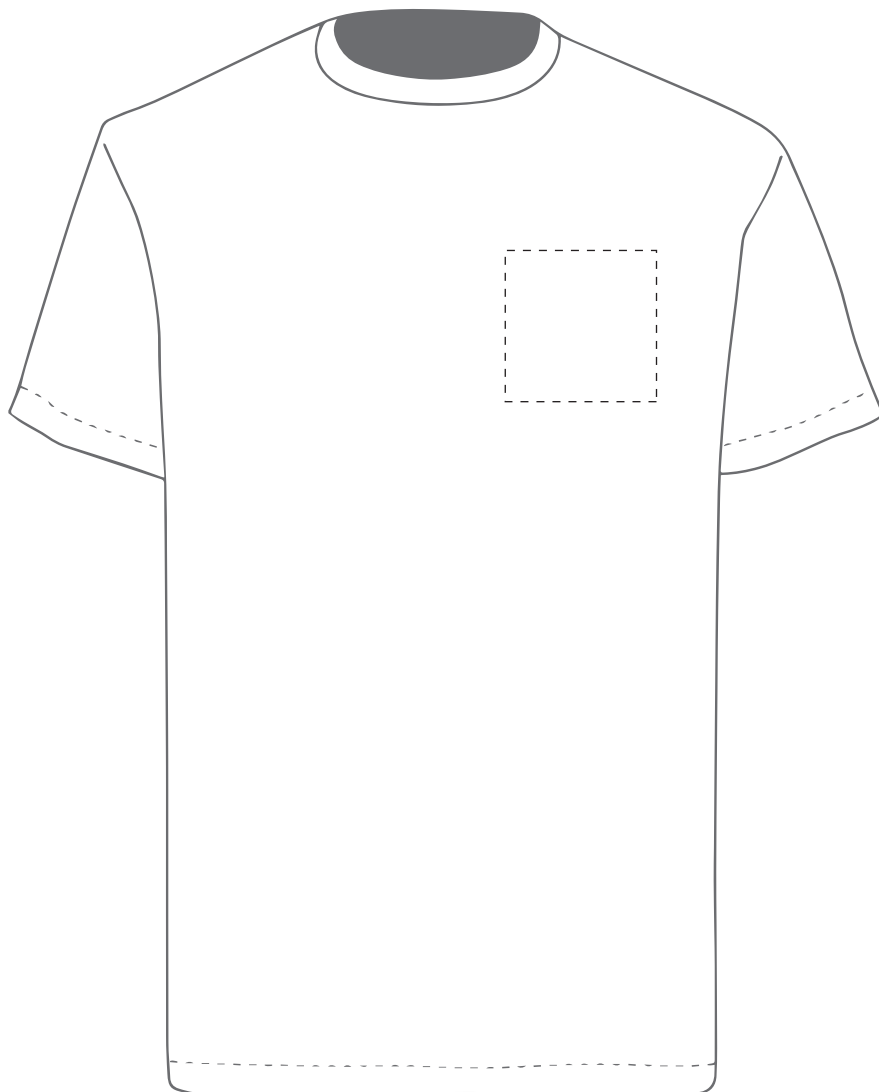

Your Ref:
Our Ref:

Quantity:
Version: 1

Product Code: TF0006
Product Colour: White

PRINTING CONCERNS: PRINT MAY DISCOLOUR

PRODUCT INFO: DUE TO THE NATURE OF THE PRODUCT THE PRINT POSITION MAY VARY BY 2 - 3 MM

PANTONE REFERENCE(S)

The dashed line is to demonstrate print area and will not appear on your printed item

- Colour 1
- Colour 1
- Colour 1
- Colour 1

ARTWORK SCALE 20%