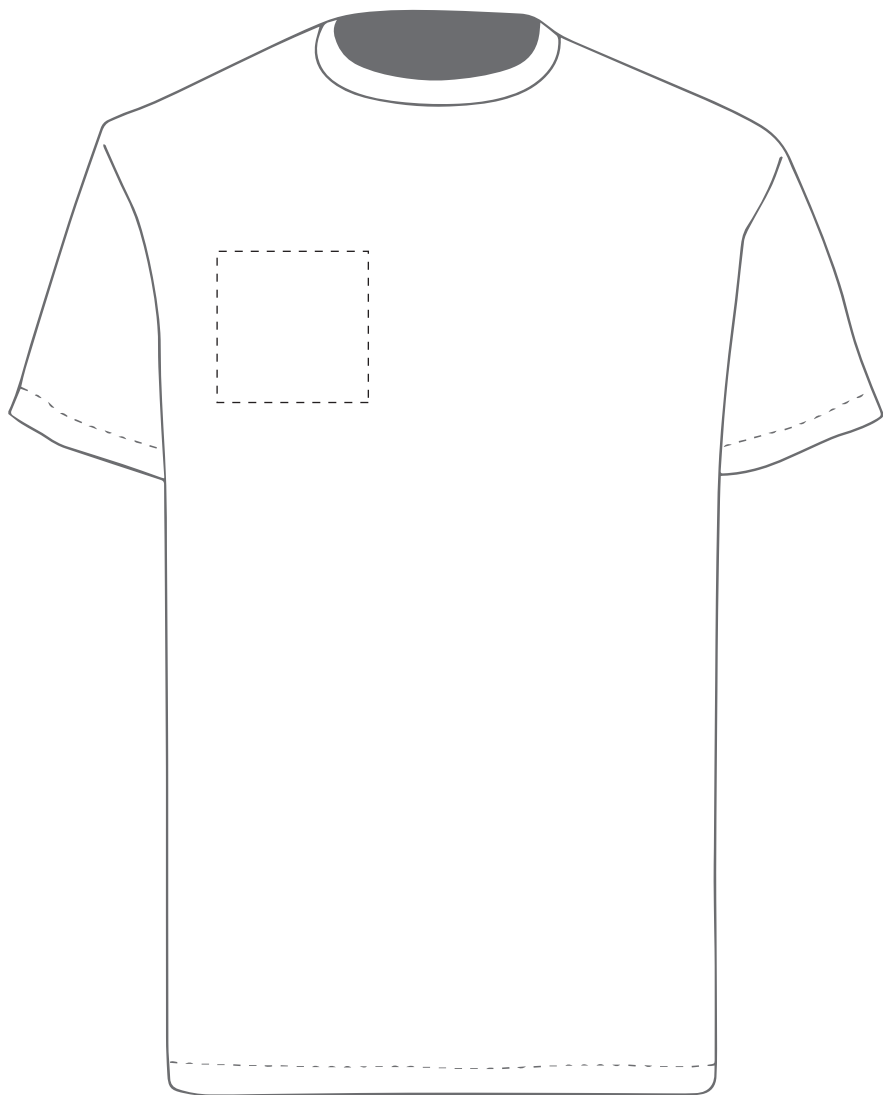

Your Ref:	Quantity:	Product Code: TF0006
Our Ref:	Version: 1	Product Colour: White

PRINTING CONCERNS: PRINT MAY DISCOLOUR

PRODUCT INFO: DUE TO THE NATURE OF THE PRODUCT THE PRINT POSITION MAY VARY BY 2 - 3 MM

PANTONE REFERENCE(S)

The dashed line is to demonstrate print area and will not appear on your printed item

- Colour 1
- Colour 1
- Colour 1
- Colour 1

ARTWORK SCALE 20%