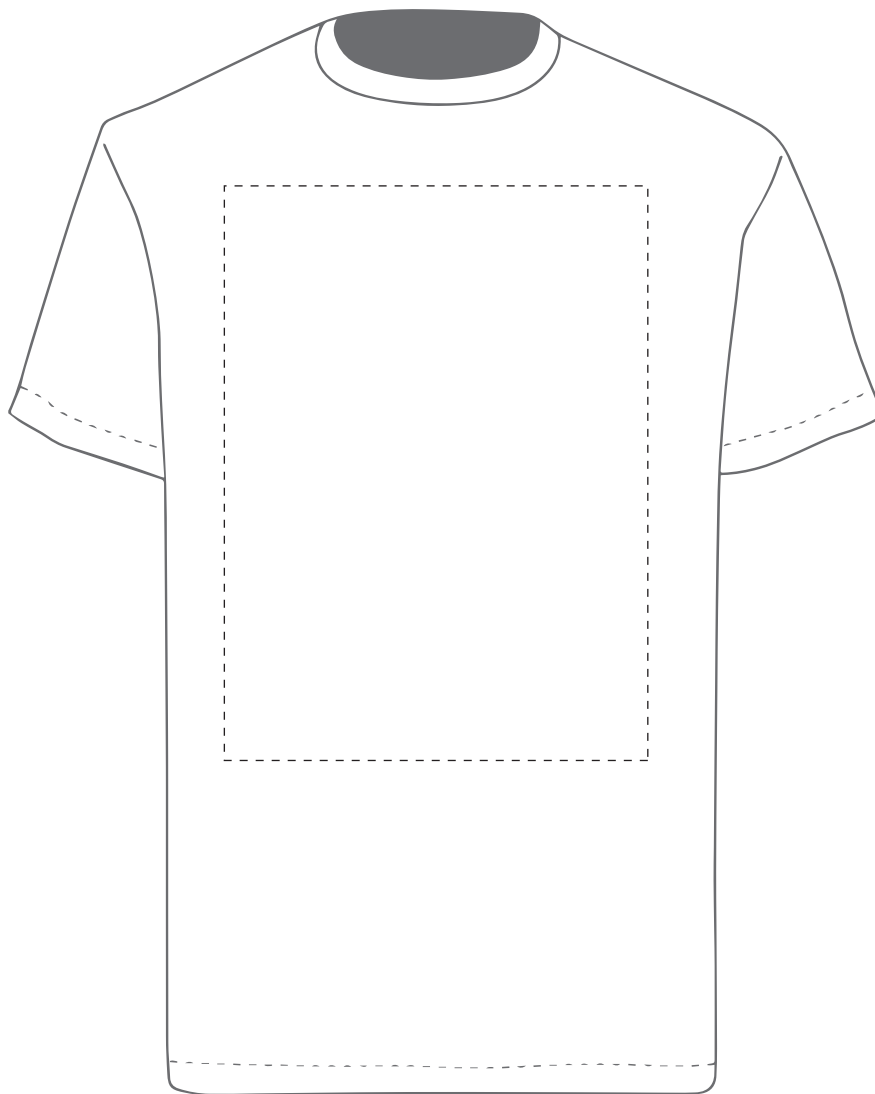

Your Ref:	Quantity:	Product Code: TF0006
Our Ref:	Version: 1	Product Colour: White

PRINTING CONCERNS: PRINT MAY DISCOLOUR

PRODUCT INFO: DUE TO THE NATURE OF THE PRODUCT THE PRINT POSITION MAY VARY BY 2 - 3 MM

PANTONE REFERENCE(S)

The dashed line is to demonstrate print area and will not appear on your printed item

- Colour 1
- Colour 1
- Colour 1
- Colour 1

ARTWORK SCALE 20%

ACTUAL ARTWORK SIZE:

123mm x 123mm

Product Image for visualisation
- colours may vary