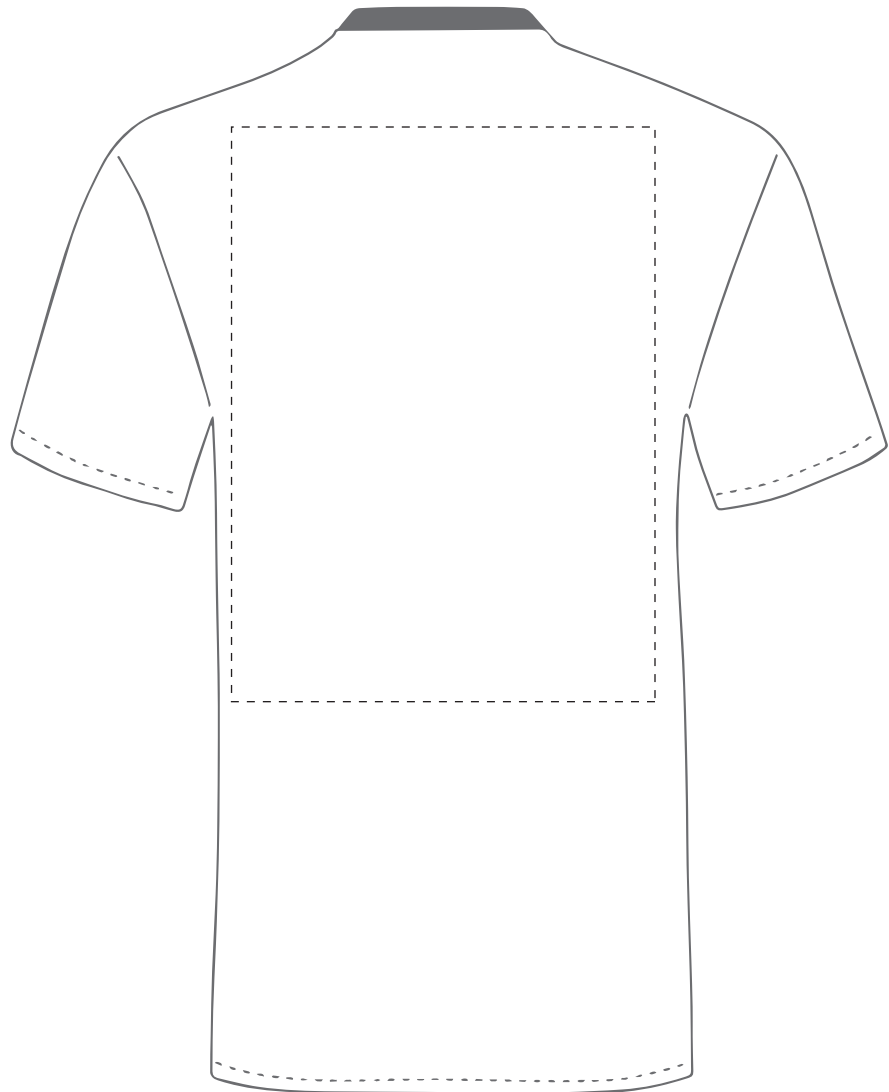

Your Ref:	Quantity:	Product Code: TF0006
Our Ref:	Version: 1	Product Colour: White

PRINTING CONCERNS: PRINT MAY DISCOLOUR

PRODUCT INFO: DUE TO THE NATURE OF THE PRODUCT THE PRINT POSITION MAY VARY BY 2 - 3 MM

PANTONE REFERENCE(S)

The dashed line is to demonstrate print area and will not appear on your printed item

- Colour 1
- Colour 1
- Colour 1
- Colour 1

ARTWORK SCALE 20%