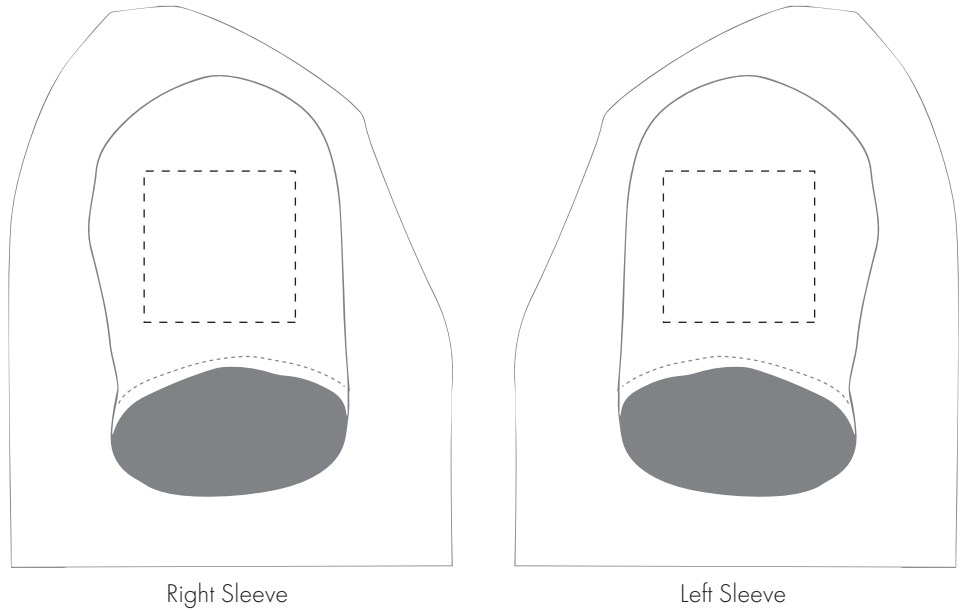

Your Ref:	Quantity:	Product Code: TF0006
Our Ref:	Version: 1	Product Colour: White

PRINTING CONCERNS: PRINT MAY DISCOLOUR

PRODUCT INFO: DUE TO THE NATURE OF THE PRODUCT THE PRINT POSITION MAY VARY BY 2 - 3 MM

PANTONE REFERENCE(S)

The dashed line is to demonstrate print area and will not appear on your printed item

- Colour 1
- Colour 1
- Colour 1
- Colour 1

ARTWORK SCALE 25%